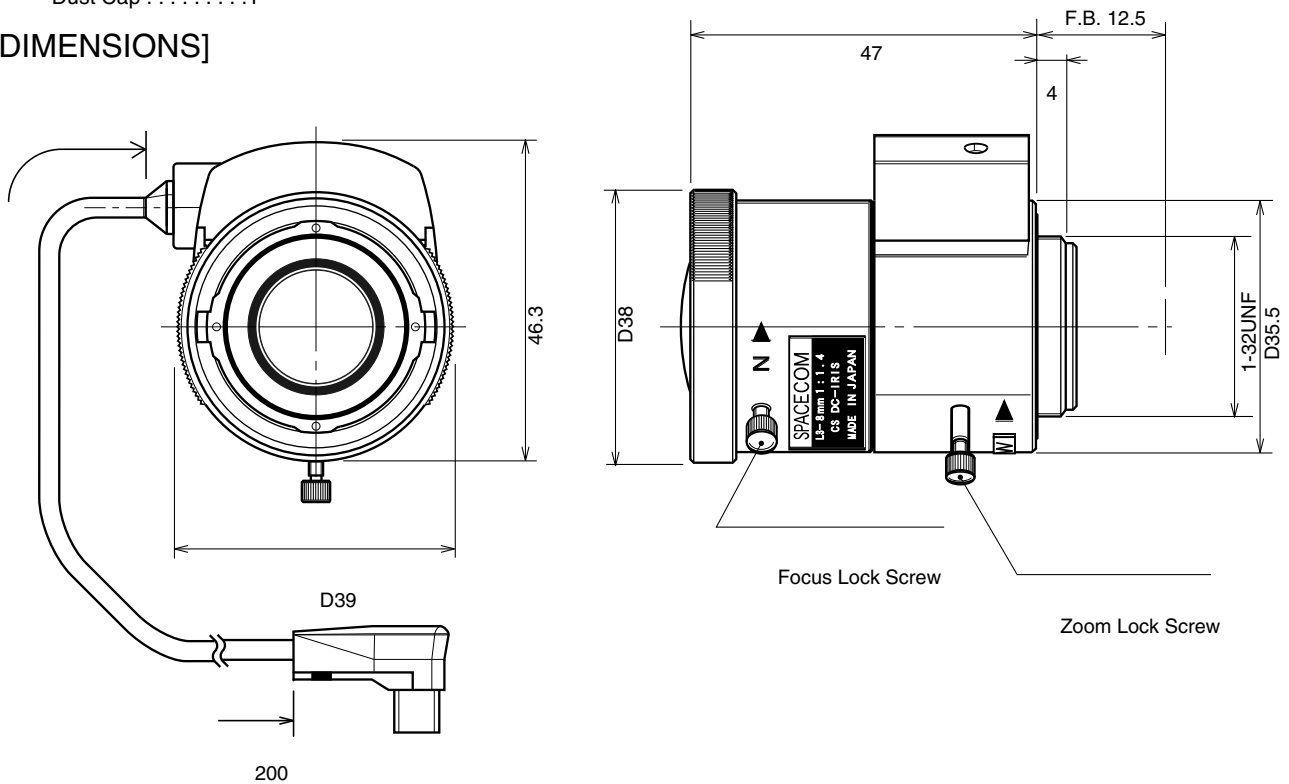

## TV308DC

Image Size:

### [SPECIFICATIONS] Day & Night Vari Focal Lens

Focal Length : 3 - 8mm  
 Maximum Relative Aperture : 1:1.4  
 Iris : F1.4 - Approx.360  
 (With ND Spot Filter)  
 Angular Field of View : 92.9X68.4 deg.at 3mm  
 35.7X26.8 deg.at 8mm  
 Image Format : 4.8X3.6mm(D6mm)  
 Minimum Object Distance : 0.3m(From Front Vertex)  
 Object Dimensions at M.O.D. : 63.1X40.4cm at 3mm  
 19.3X 14.3cm at 8mm

Optical Back Focal Distance : 7.25 - 12.81mm(In Airs)  
 Flange Back: 12.5mm  
 Operation Voltage: Close to Open : Less than 4V  
 Open to Close : More than 0.5V  
 Operation : Focus : Manual  
 Zoom : Manual  
 Iris : IG(Auto Close System)  
 Operation Temperature : -10 to +50  
 Mount : CS-Mount(Adjustable Lens Position)  
 Size, Weight : D39X46.3X47mm, Approx. 65g

### [DIMENSIONS]

Unit:mm